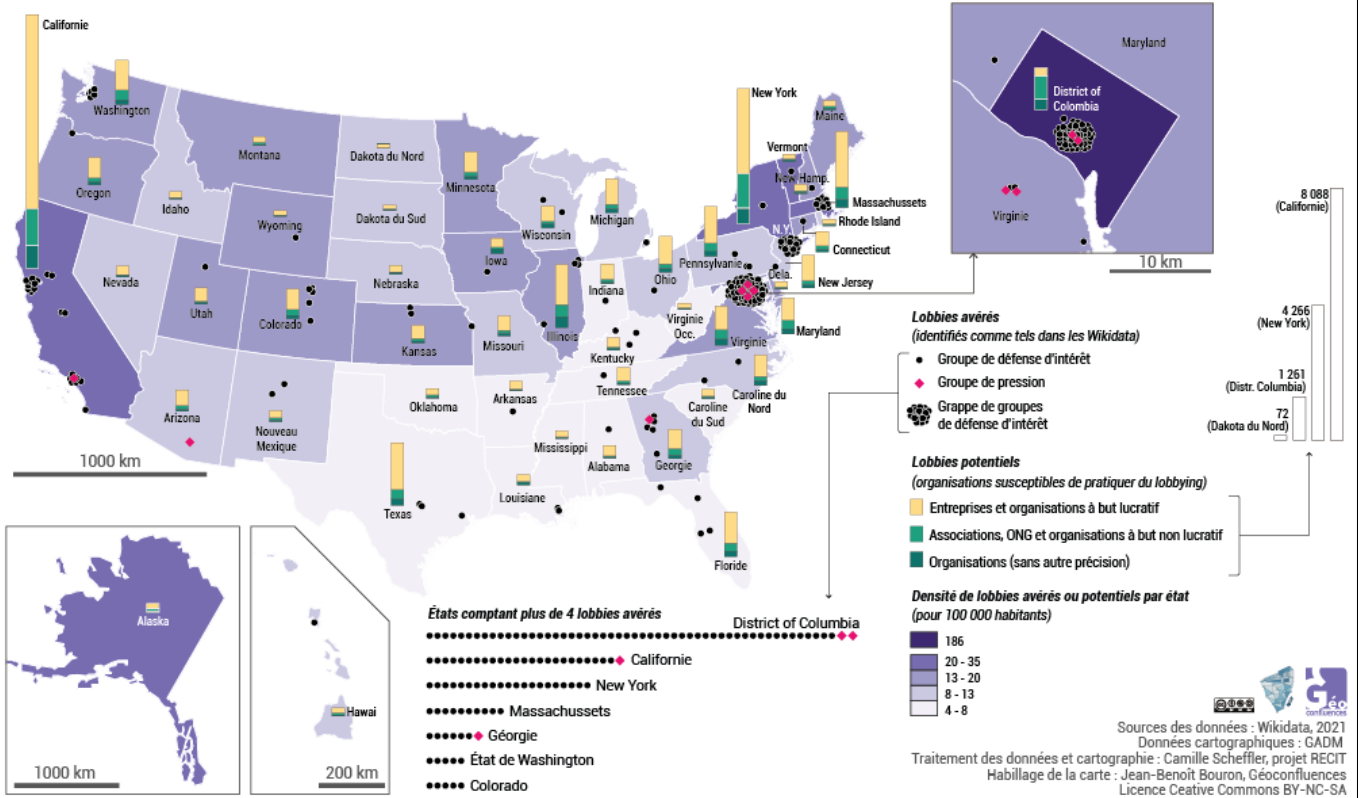

A photograph of the Mount Rushmore National Memorial in the United States. The image shows the massive granite faces of four presidents: George Washington, John Adams, Thomas Jefferson, and Abraham Lincoln. The monument is set against a clear blue sky. In the foreground, there are several green pine trees and a rocky, scree-covered slope. A black rectangular box with a white border is overlaid on the center of the image, containing the text "Fiche 3.2 : Etats-Unis".

Fiche 3.2 : Etats-Unis

Le PIB par habitant par Etat en 2019

Le réseau routier rapide

Fiche 3.2 : USA

Les lobbys et les villes de pouvoir

Les territoires de l'innovation