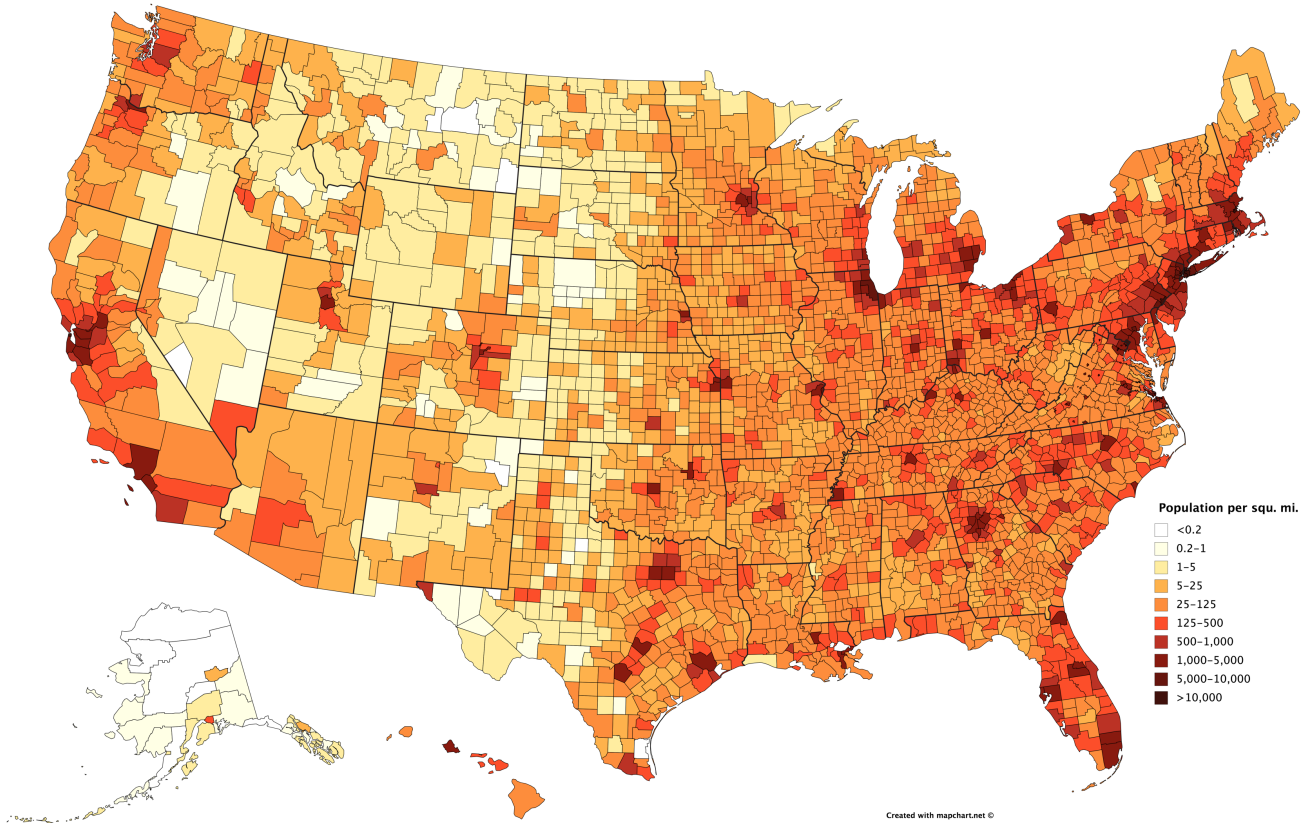

A photograph of the Mount Rushmore National Memorial in the United States. The image shows the massive granite faces of four presidents: George Washington, John Adams, Thomas Jefferson, and Abraham Lincoln. The monument is set against a clear blue sky. In the foreground, there are several green pine trees and a rocky, scree-covered slope. A black rectangular box with a white border is overlaid on the center of the image, containing the text "Fiche 3.2 : Etats-Unis".

Fiche 3.2 : Etats-Unis

Le PIB par habitant par Etat en 2019

Le réseau routier rapide

Fiche 3.2 : USA

Les lobbys et les villes de pouvoir

Les territoires de l'innovation