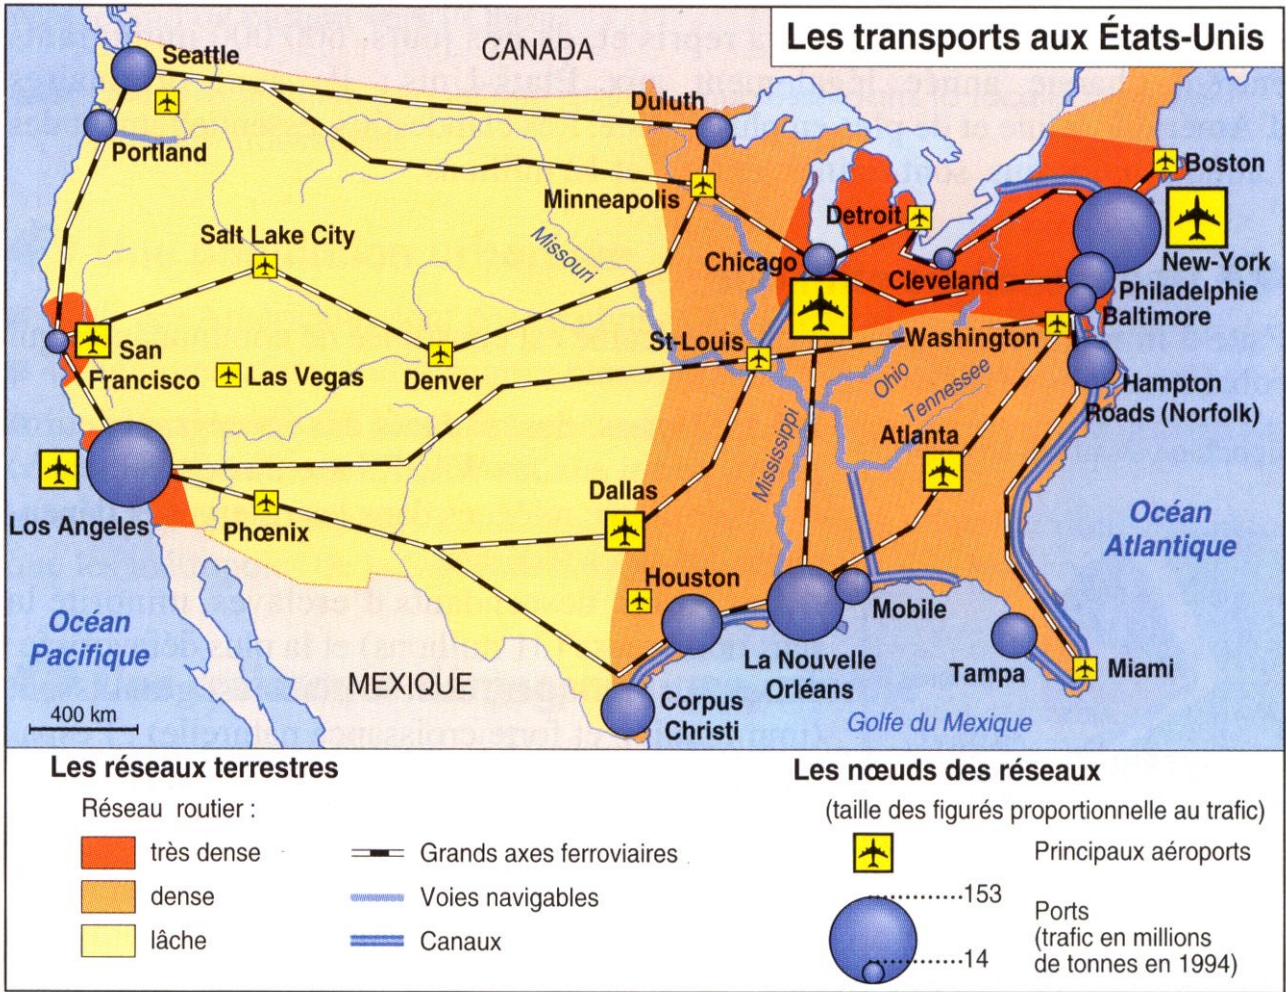

A photograph of the Mount Rushmore National Memorial in the United States. The image shows the massive granite faces of four presidents: George Washington, John Adams, Thomas Jefferson, and Abraham Lincoln. The monument is set against a clear blue sky. In the foreground, there are several green pine trees and a rocky, scree-covered slope. A black rectangular box with a white border is overlaid on the center of the image, containing the text "Fiche 3.2 : Etats-Unis".

Fiche 3.2 : Etats-Unis

Le PIB par habitant par Etat en 2019

Le réseau routier rapide

Fiche 3.2 : USA

Les lobbys et les villes de pouvoir

Les territoires de l'innovation