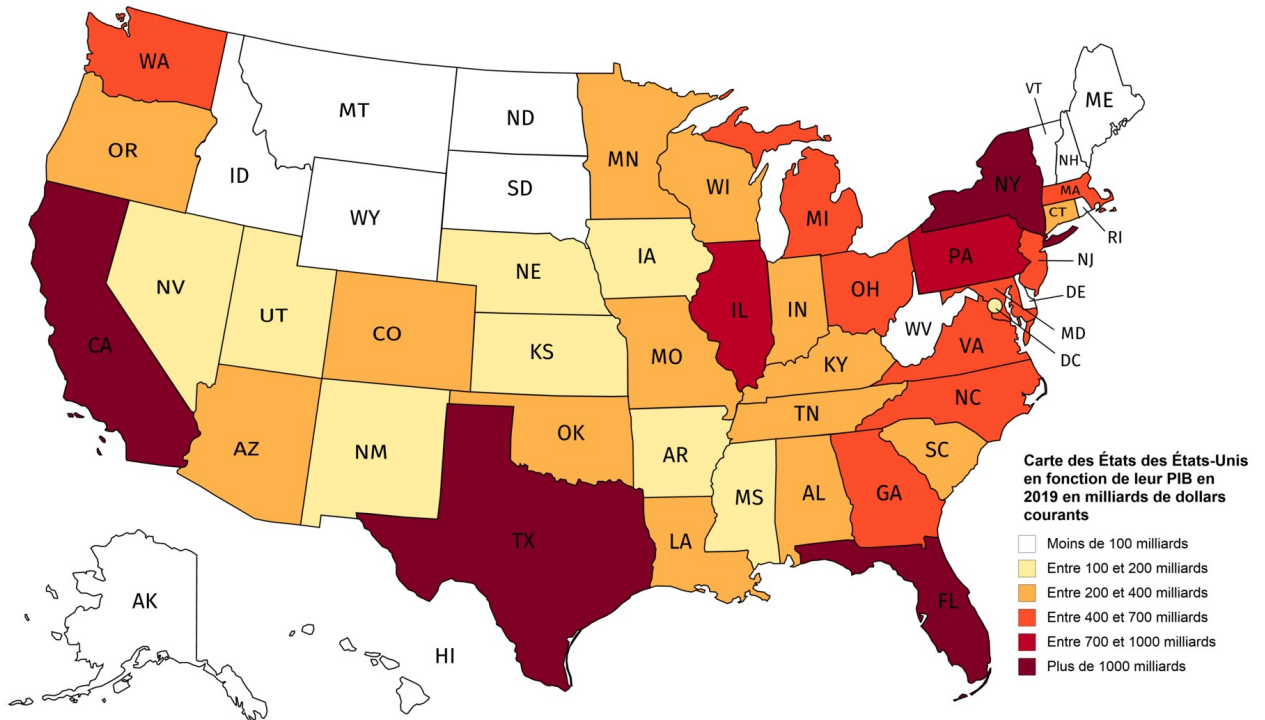

A photograph of the Mount Rushmore National Memorial in the United States. The image shows the massive granite faces of four presidents: George Washington, John Adams, Thomas Jefferson, and Abraham Lincoln. The monument is set against a clear blue sky. In the foreground, there are several green pine trees and a rocky, scree-covered slope. A black rectangular box with a white border is overlaid on the center of the image, containing the text "Fiche 3.2 : Etats-Unis".

Fiche 3.2 : Etats-Unis

Le PIB par habitant par Etat en 2019

Le réseau routier rapide

Fiche 3.2 : USA

Les lobbys et les villes de pouvoir

Les territoires de l'innovation